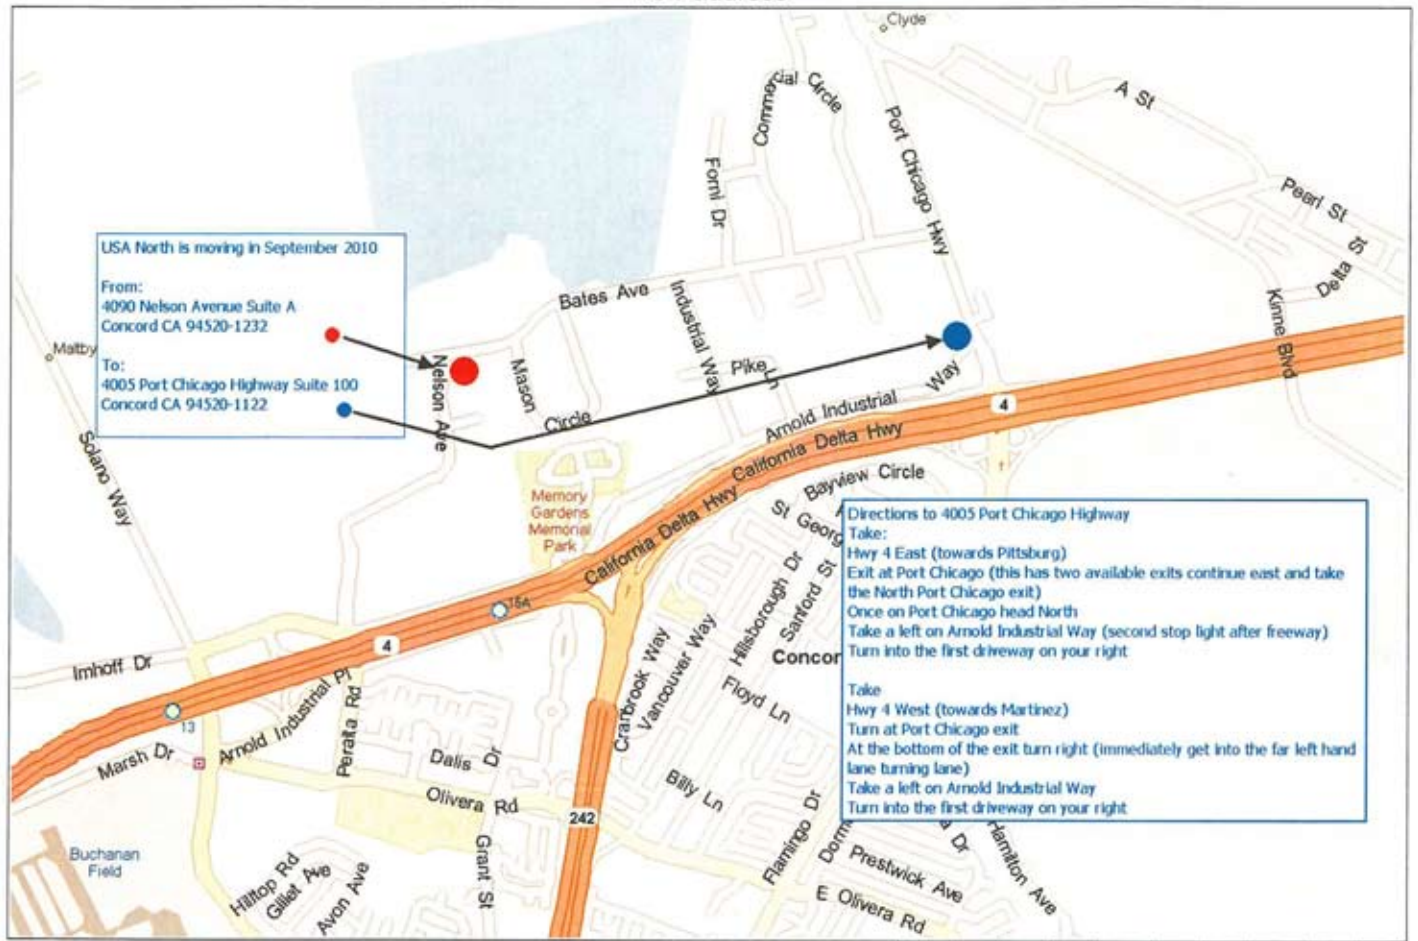

new address

USA North is moving in September 2010

From:
4090 Nelson Avenue Suite A
Concord CA 94520-1232

To:
4005 Port Chicago Highway Suite 100
Concord CA 94520-1122

Directions to 4005 Port Chicago Highway

Take:
Hwy 4 East (towards Pittsburg)
Exit at Port Chicago (this has two available exits continue east and take the North Port Chicago exit)
Once on Port Chicago head North
Take a left on Arnold Industrial Way (second stop light after freeway)
Turn into the first driveway on your right.

Take
Hwy 4 West (towards Martinez)
Turn at Port Chicago exit
At the bottom of the exit turn right (immediately get into the far left hand lane turning lane)
Take a left on Arnold Industrial Way
Turn into the first driveway on your right